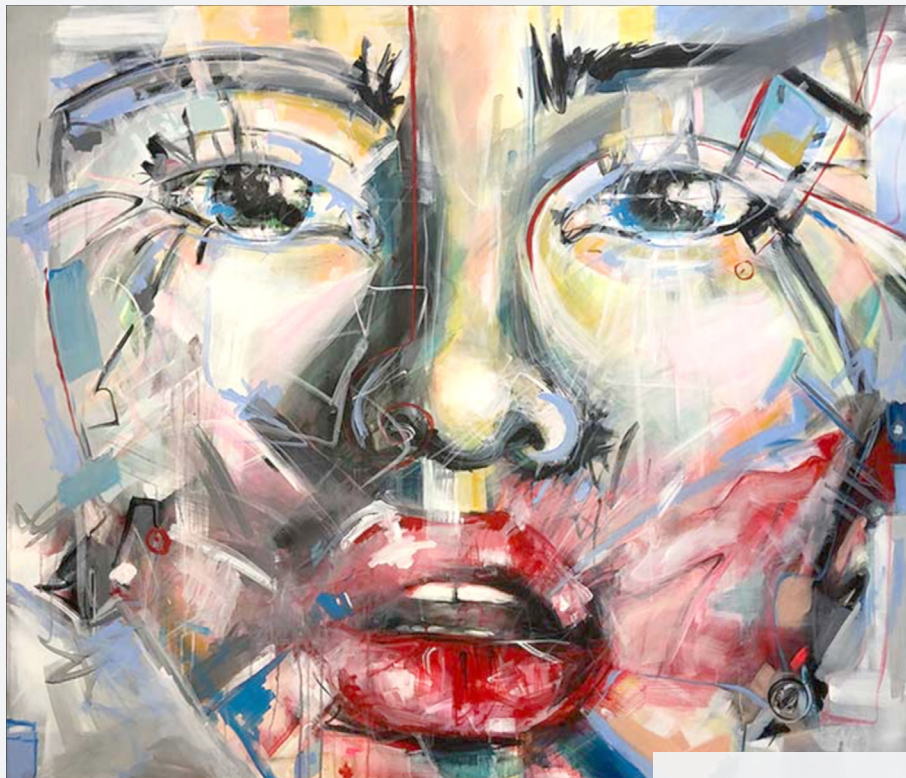

ARTE *A* CASA

YOUR
EXCLUSIVE
ART GALLERY

Daniela_Filippelli

Hallo Light you are Outstanding

Unique piece
Acrylic on canvas
140 cm x 120 cm

Av. Mateo Bosch 26
07157 Port d'Andratx
Mallorca • Balearen • España