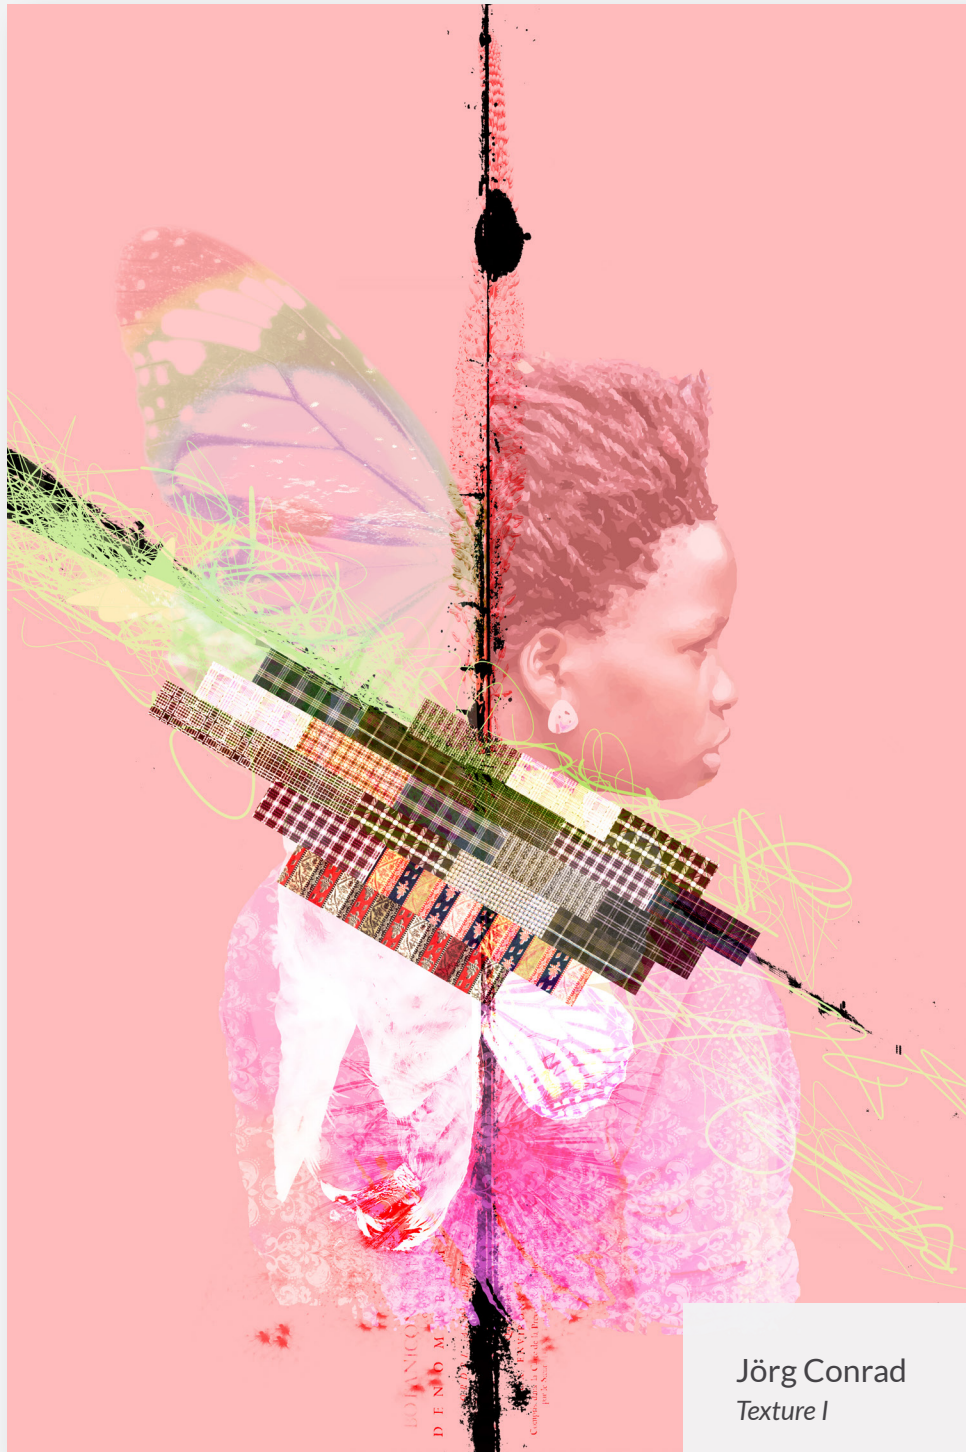

# ARTE *A* CASA

YOUR  
EXCLUSIVE  
ART GALLERY

Jörg Conrad  
*Texture I*

Limited edition  
Various materials  
up to 200 cm x 300 cm

Av. Mateo Bosch 26  
07157 Port d'Andratx  
Mallorca • Balearn • España