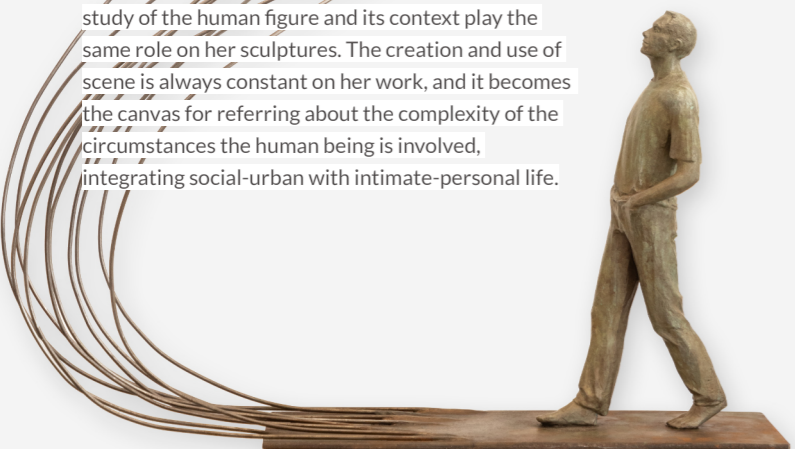

GALLERY

ARTE  CASA
Since 1998

YOUR
EXCLUSIVE
ART GALLERY

presents
MARTA SÁNCHEZ LUENGO

Marta S. Luengo was born in 1972, in Madrid. She was graduated in Arts specialize in sculpture at Complutense University in Madrid. Since then, she has been developing her career with exhibitions in galleries, public entities and contemporary Art Fairs, both in Spain and abroad.

The most remarkable about her work is her scope of the human being through different realities. The study of the human figure and its context play the same role on her sculptures. The creation and use of scene is always constant on her work, and it becomes the canvas for referring about the complexity of the circumstances the human being is involved, integrating social-urban with intimate-personal life.