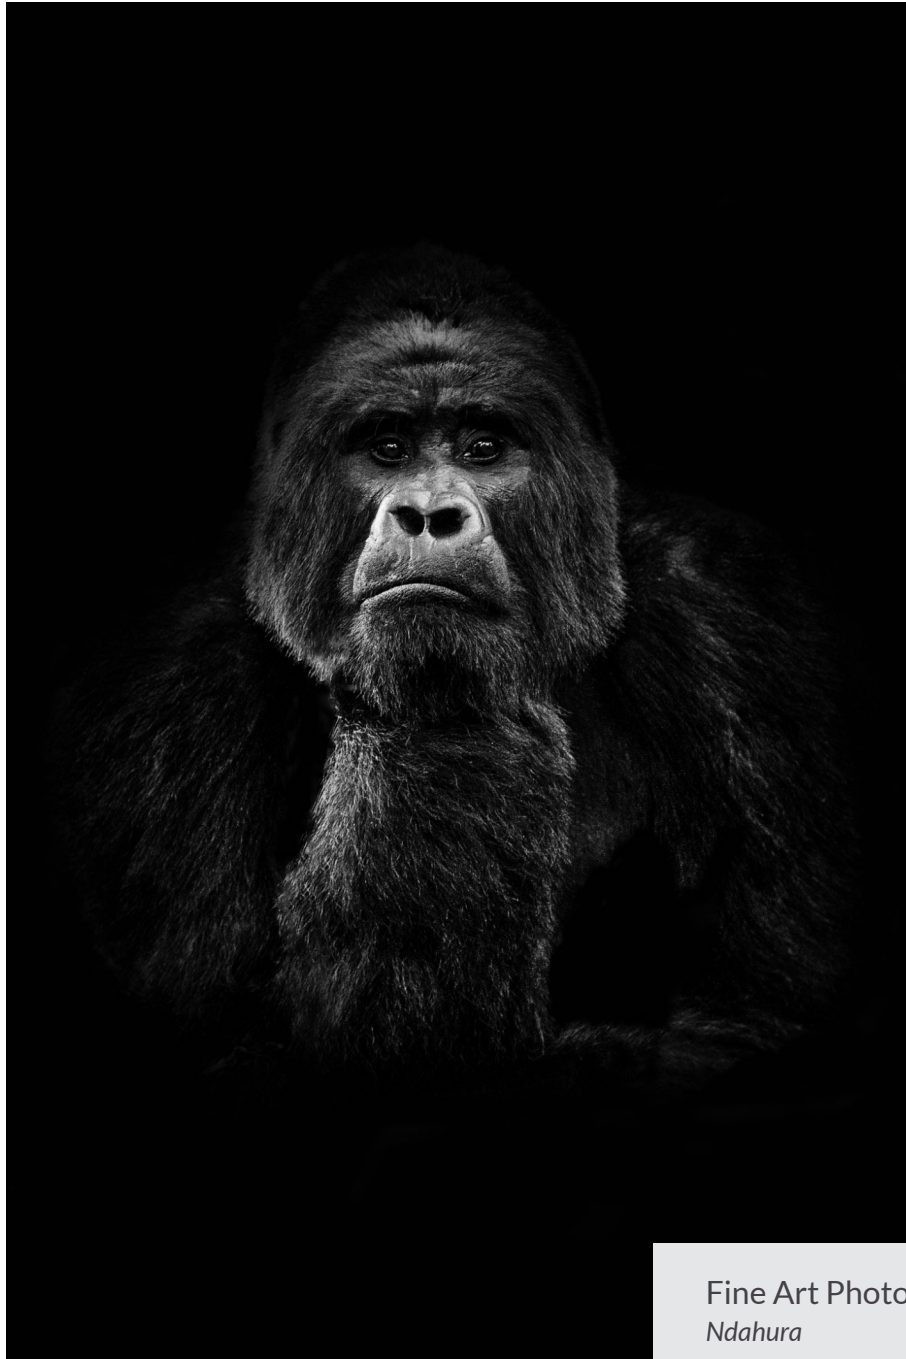

# ARTE *A* CASA

YOUR  
EXCLUSIVE  
ART GALLERY

Fine Art Photography  
*Ndahura*

Various materials / Edition of 50  
Up to 200 cm x 230 cm

Av. Mateo Bosch 26  
07157 Port d'Andratx  
Mallorca • Balearen • España  
(+34) 971 238 688