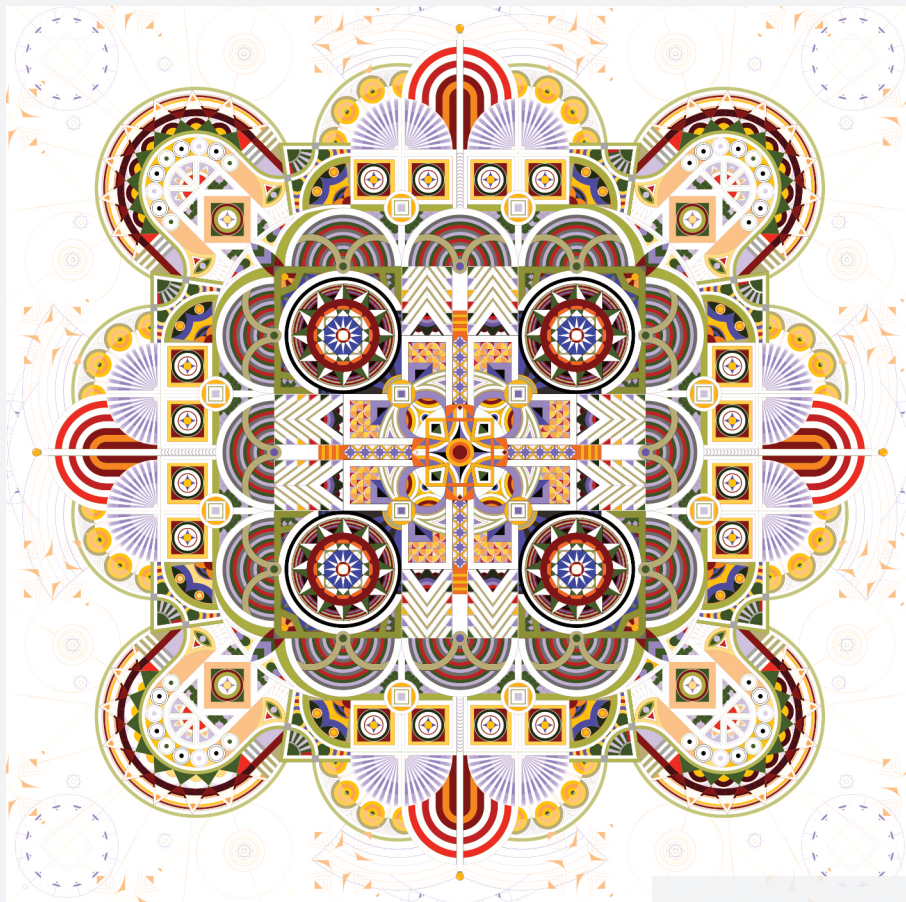

ARTE *A* CASA

YOUR
EXCLUSIVE
ART GALLERY

Ricardo Fernandez Smith
Cuatro Entradas

Material as desired
Size as desired

Av. Mateo Bosch 26
07157 Port d'Andratx
Mallorca • Balearn • España

(+34) 971 238 688

service@artecasa-gallery.com
www.artecasa-gallery.com