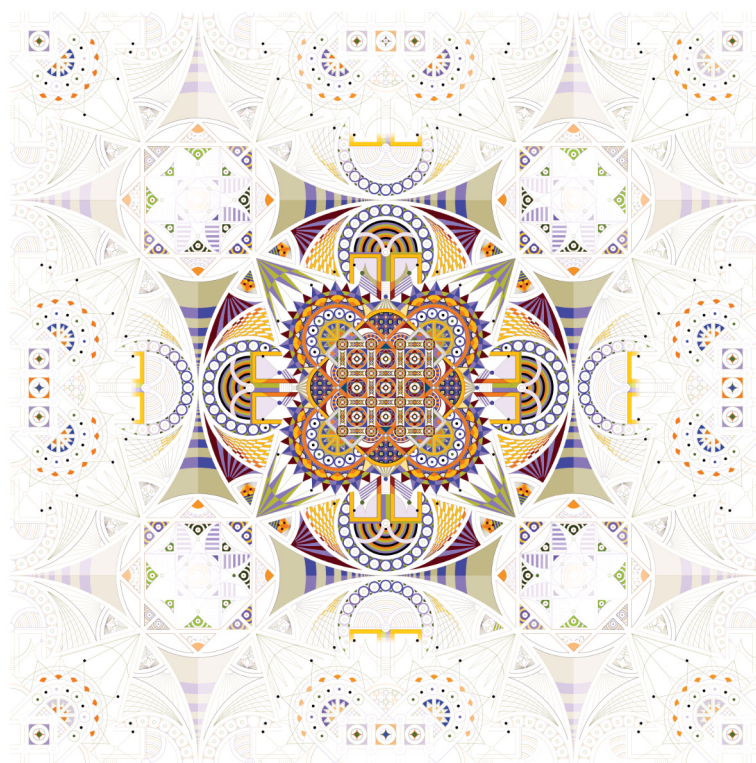

ARTE *A* CASA

YOUR
EXCLUSIVE
ART GALLERY

Ricardo Fernandez Smith
Estupa Azul

Material as desired
Size as desired

Av. Mateo Bosch 26
07157 Port d'Andratx
Mallorca • Balearen • España
(+34) 971 238 688

service@artecasa-gallery.com
www.artecasa-gallery.com