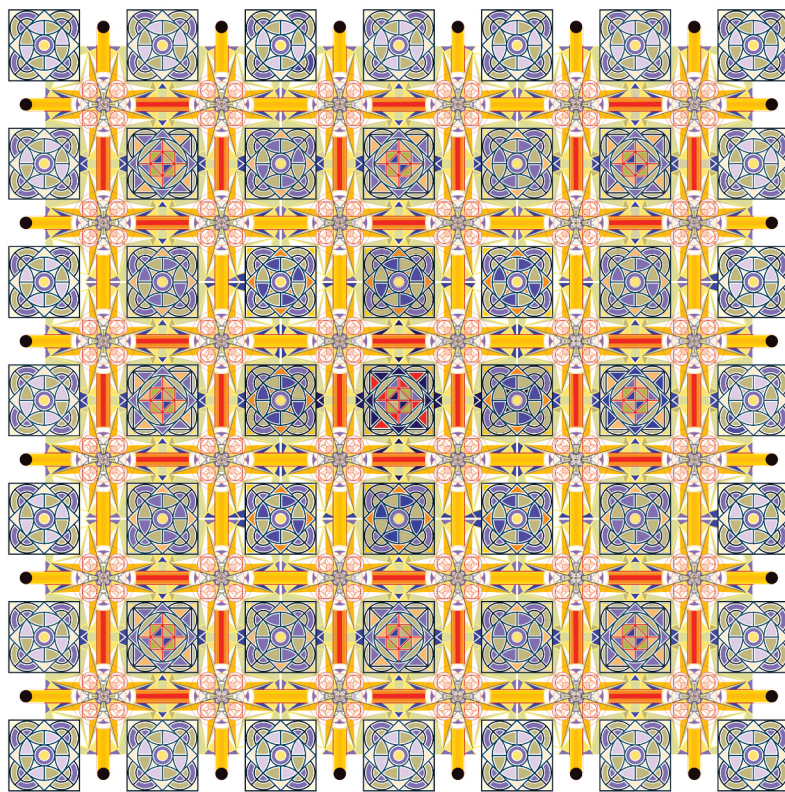

# ARTE *A* CASA

YOUR  
EXCLUSIVE  
ART GALLERY

Ricardo Fernandez Smith  
*Trama Solar*

Material as desired  
Size as desired

Av. Mateo Bosch 26  
07157 Port d'Andratx  
Mallorca • Balearn • España

(+34) 971 238 688