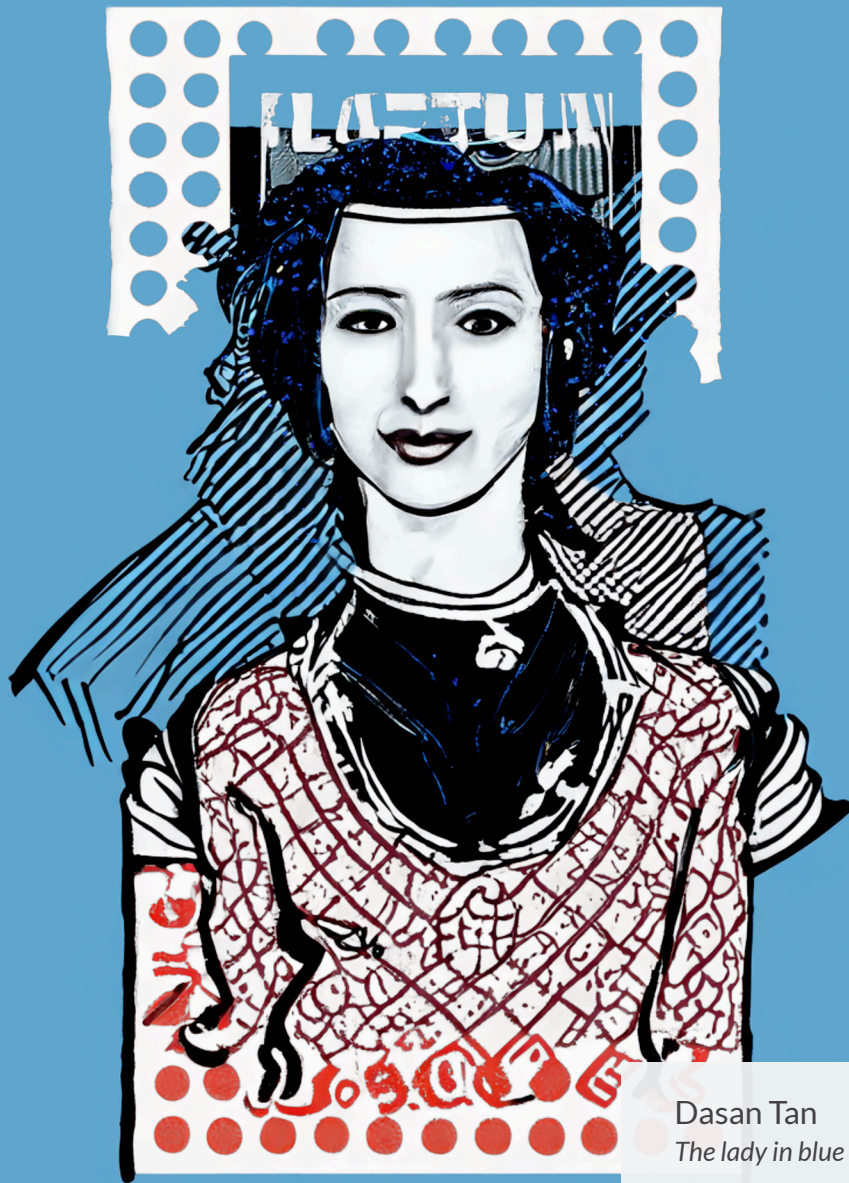

ARTE *A* CASA

YOUR
EXCLUSIVE
ART GALLERY

Dasan Tan
The lady in blue

Material: Produced on special handmade paper
with shadow gap frames.

39 cm x 59 cm with Frame 64 cm x 84 cm

Av. Mateo Bosch 26
07157 Port d'Andratx
Mallorca • Balearen • España